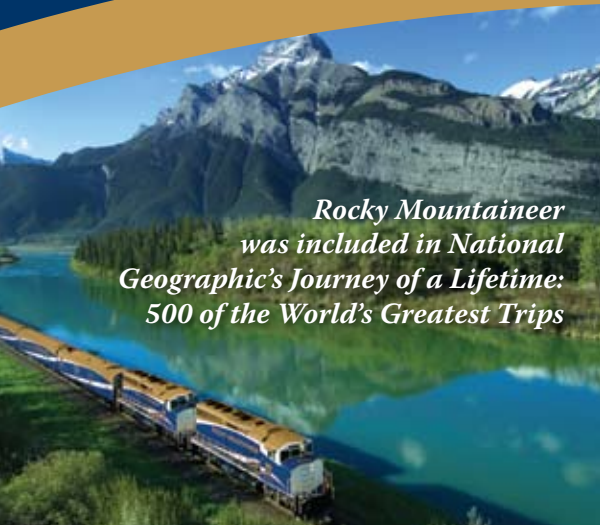

The **ULTIMATE** way to combine business with pleasure.

Choose Rocky Mountaineer for your next Meeting or Incentive Program.

Rocky Mountaineer was included in National Geographic's Journey of a Lifetime: 500 of the World's Greatest Trips

Rocky Mountaineer was voted Best Rail Vacation in Travel Weekly's 2009 Readers' Choice Awards

ROCKY MOUNTAINEER®

Rocky Mountaineer has won the prestigious “World’s Leading Travel Experience by Train” at the World Travel Awards for four consecutive years

Stunning destinations

- › Vancouver, Banff, Lake Louise, Jasper, Calgary and Whistler – we will tailor-make your itinerary

Seamless planning and personalized service

- › Experienced groups team to look after your group from start to end
- › Attention to the finest details
- › We take care of the logistics
- › We make your trip easy to book
- › Pricing is provided at net rates or with commission